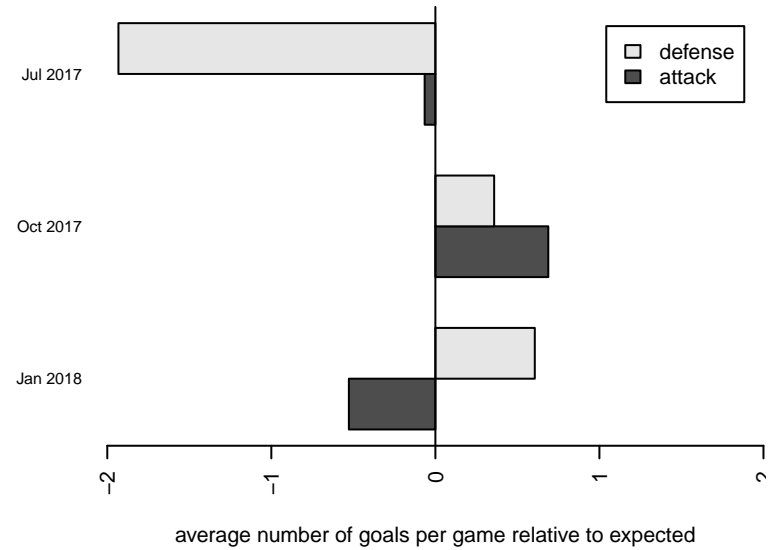

Venues played:
 2017 Nike Crossfire Challenge Super Group U'
 2017 RCL G03 8th G Fall
 2017 Timbers Winter Showcase 2003 FWRL U
 2017 RCL G03 Div 1

**attack and defense variance (black dot)
relative to other teams
and top 10 in region**

**attack and defense rating
relative to others at age
and all opponents in last 13 months**

Performance relative to 13 month average

Performance relative to 13 month average

| date | home | | away | | venue | pred.home | pred.away |
|-------------|------------------------------|---|-----------------------------------|---|--|------------------|------------------|
| 18-01-28 | GS Surf A G03 | 2 | WA Rush G03 | 0 | 2017 RCL G03 Div 1 | 3.13 | 0.59 |
| 18-01-27 | GS Surf A G03 | 2 | GS Surf B G03 | 0 | 2017 RCL G03 Div 1 | 2.11 | 0.31 |
| 18-01-21 | WPFC Black G03 | 0 | GS Surf A G03 | 1 | 2017 RCL G03 Div 1 | 0.92 | 1.34 |
| 17-12-10 | GS Surf A G03 | 3 | FC Salmon Creek Nemesis White G03 | 0 | 2017 Timbers Winter Showcase 2003 FWRL U | 2.49 | 0.69 |
| 17-12-09 | GS Surf A G03 | 3 | Seattle United Copa G03 | 0 | 2017 Timbers Winter Showcase 2003 FWRL U | 2.31 | 0.49 |
| 17-10-29 | WA Rush G03 | 0 | GS Surf A G03 | 3 | 2017 RCL G03 8th G Fall | 0.59 | 3.13 |
| 17-10-22 | GS Surf A G03 | 3 | Seattle United Copa G03 | 0 | 2017 RCL G03 8th G Fall | 2.31 | 0.49 |
| 17-10-08 | Crossfire Premier 8 G03 | 0 | GS Surf A G03 | 2 | 2017 RCL G03 8th G Fall | 0.60 | 1.85 |
| 17-10-01 | GS Surf A G03 | 4 | Three Rivers SC Black G03 | 1 | 2017 RCL G03 8th G Fall | 1.96 | 0.75 |
| 17-09-24 | Eastside FC 8 B G03 | 0 | GS Surf A G03 | 0 | 2017 RCL G03 8th G Fall | 1.36 | 2.17 |
| 17-07-16 | Crossfire OR United ECNL G03 | 4 | GS Surf A G03 | 3 | 2017 Nike Crossfire Challenge Super Grou | 1.29 | 1.73 |
| 17-07-15 | GS Surf A G03 | 2 | Spokane Sounders A G03 | 1 | 2017 Nike Crossfire Challenge Super Grou | 2.85 | 0.63 |
| 17-07-14 | GS Surf A G03 | 2 | Indie Chicas Lime G03 | 3 | 2017 Nike Crossfire Challenge Super Grou | 2.62 | 0.28 |