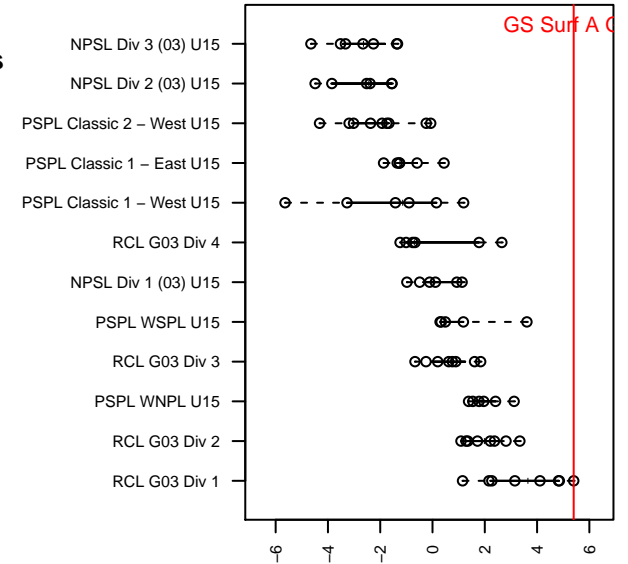

**attack and defense rating
relative to others at age
and all opponents in last 13 months**