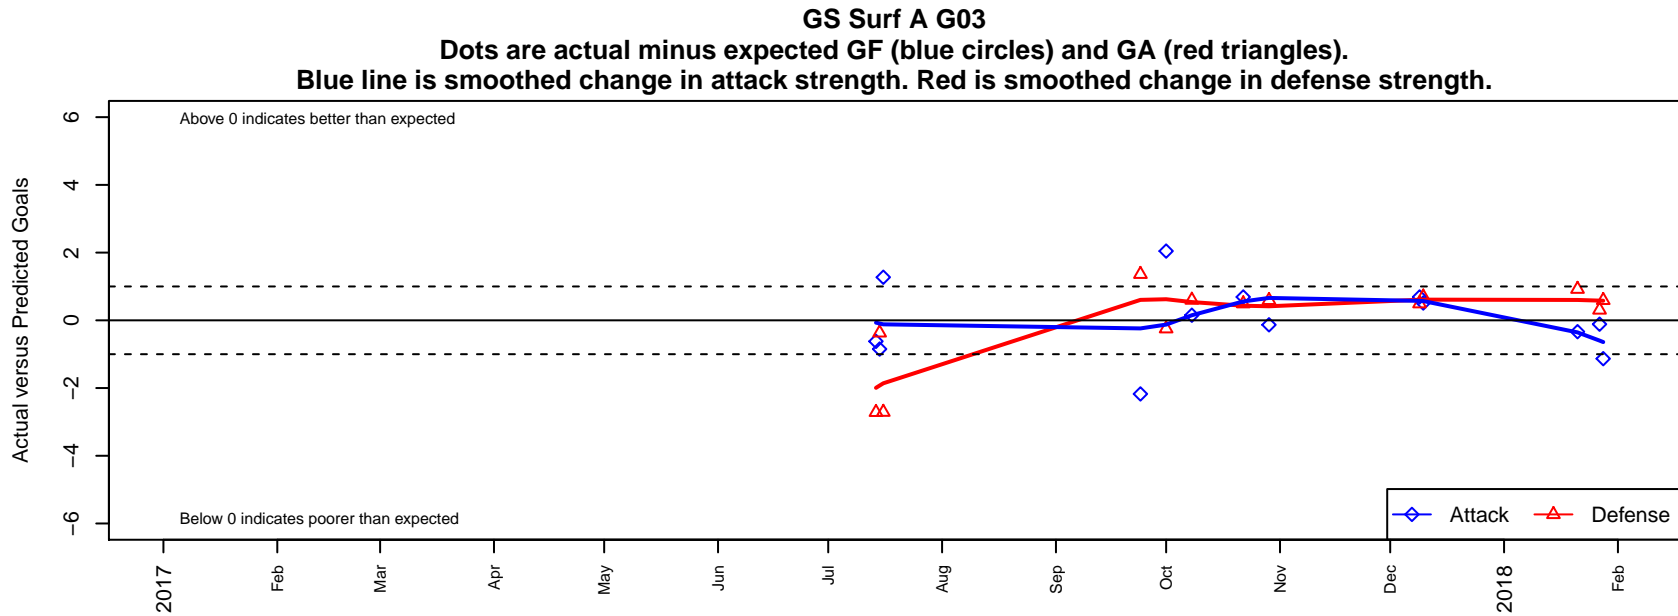

**attack and defense variance (black dot)
relative to other teams
and top 10 in region**

**attack and defense rating
relative to others at age
and all opponents in last 13 months**

GS Surf A G03

Greater Seattle Surf
Bothel, WA
G03 total strength=1894
attack=31.8 defense=61.75
fall league = RCL G03 Div 1

alt names used:
GS Surf 8 G03
GREATER SEATTLE SURF G'03 A (WA)
GREATER SEATTLE SURF G03 A (WA)
GS Surf G03 A

Venues played:
2017 Nike Crossfire Challenge Super Group U'
2017 RCL G03 8th G Fall
2017 Timbers Winter Showcase 2003 FWRL U
2017 RCL G03 Div 1