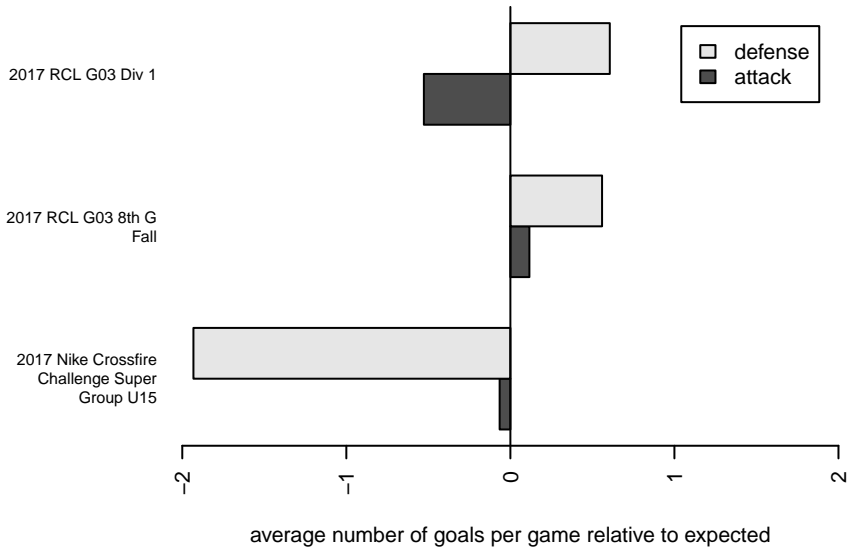

Venues played:
 2017 Nike Crossfire Challenge Super Group U'
 2017 RCL G03 8th G Fall
 2017 Timbers Winter Showcase 2003 FWRL U
 2017 RCL G03 Div 1

**attack and defense variance (black dot)
relative to other teams
and top 10 in region**

**attack and defense rating
relative to others at age
and all opponents in last 13 months**

Performance relative to 13 month average

Performance relative to 13 month average

| date | home | | away | | venue | pred.home | pred.away |
|-------------|------------------------------|---|-----------------------------------|---|--|------------------|------------------|
| 18-01-28 | GS Surf A G03 | 2 | WA Rush G03 | 0 | 2017 RCL G03 Div 1 | 3.13 | 0.59 |
| 18-01-27 | GS Surf A G03 | 2 | GS Surf B G03 | 0 | 2017 RCL G03 Div 1 | 2.11 | 0.31 |
| 18-01-21 | WPFC Black G03 | 0 | GS Surf A G03 | 1 | 2017 RCL G03 Div 1 | 0.92 | 1.34 |
| 17-12-10 | GS Surf A G03 | 3 | FC Salmon Creek Nemesis White G03 | 0 | 2017 Timbers Winter Showcase 2003 FWRL U | 2.49 | 0.69 |
| 17-12-09 | GS Surf A G03 | 3 | Seattle United Copa G03 | 0 | 2017 Timbers Winter Showcase 2003 FWRL U | 2.31 | 0.49 |
| 17-10-29 | WA Rush G03 | 0 | GS Surf A G03 | 3 | 2017 RCL G03 8th G Fall | 0.59 | 3.13 |
| 17-10-22 | GS Surf A G03 | 3 | Seattle United Copa G03 | 0 | 2017 RCL G03 8th G Fall | 2.31 | 0.49 |
| 17-10-08 | Crossfire Premier 8 G03 | 0 | GS Surf A G03 | 2 | 2017 RCL G03 8th G Fall | 0.60 | 1.85 |
| 17-10-01 | GS Surf A G03 | 4 | Three Rivers SC Black G03 | 1 | 2017 RCL G03 8th G Fall | 1.96 | 0.75 |
| 17-09-24 | Eastside FC 8 B G03 | 0 | GS Surf A G03 | 0 | 2017 RCL G03 8th G Fall | 1.36 | 2.17 |
| 17-07-16 | Crossfire OR United ECNL G03 | 4 | GS Surf A G03 | 3 | 2017 Nike Crossfire Challenge Super Grou | 1.29 | 1.73 |
| 17-07-15 | GS Surf A G03 | 2 | Spokane Sounders A G03 | 1 | 2017 Nike Crossfire Challenge Super Grou | 2.85 | 0.63 |
| 17-07-14 | GS Surf A G03 | 2 | Indie Chicas Lime G03 | 3 | 2017 Nike Crossfire Challenge Super Grou | 2.62 | 0.28 |