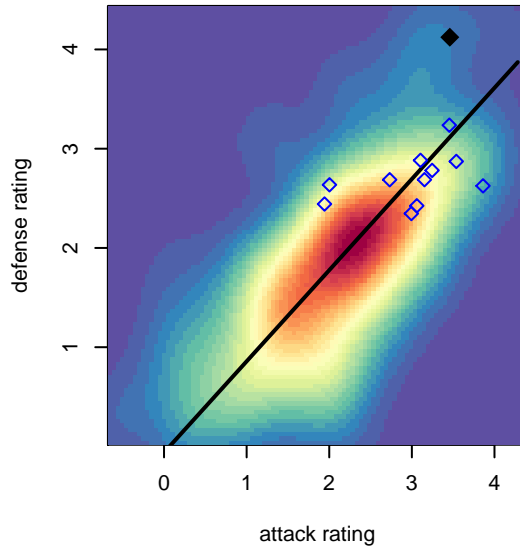

**attack and defense rating
relative to others at age
and all opponents in last 13 months**